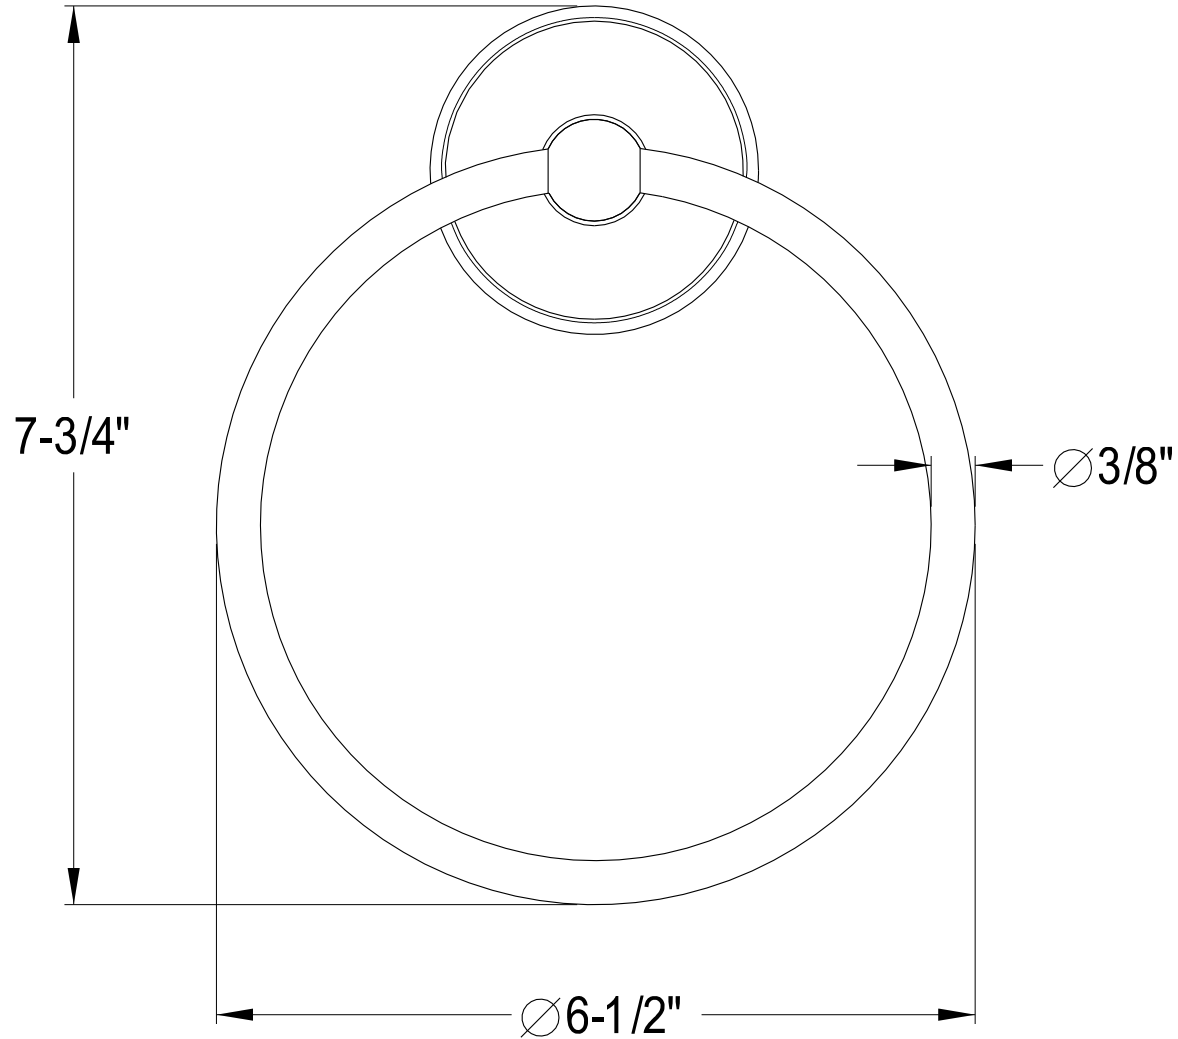

BA1161C,PB,ORB,SN,BK

24" Towel Bar

BA1164C,PB,ORB,SN,BK

Towel Ring

BA1168C,PB,ORB,SN,BK

Toilet Paper Holder